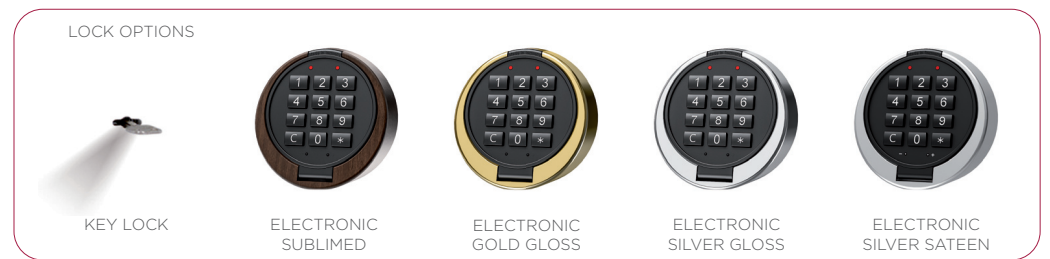

Hinges: internal

Door opening angle: 90°

Mounting holes: 2 holes in the floor and 2 on the backwall

ARALDO

Article	Basic equipment			Outer dimensions (mm)			Inner dimensions (mm)			Door light (mm)		Dimensions of the display window (mm)		Weight (kg)	Anchoring number	Number of shelves fixed / movable	Weapon holders - amount and color	Body colors	Inner carpet color	Lock	Handle Type and color		
	A	B	E	Height	Width	Depth	Height	Width	Depth	Height	Width	Height	Width										
M1705034B		B		1700	525	351	1647	445	260	1597	373	-	x	-	140	2/2	1	-	7	RAL 9011	Red	Key	Sublimation
M1705034BS		B		1700	525	351	1647	445	260	1597	373	-	x	-	140	2/2	1	-	7	Sublimation nut	Green	Key	Sublimation
M1705034E		E		1700	525	351	1647	445	260	1597	373	-	x	-	140	2/2	3	3	4	RAL 9011	Red	Key	Sublimation
M1705034ES		E		1700	525	351	1647	445	260	1597	373	-	x	-	140	2/2	3	3	4	Sublimation nut	Green	Key	Sublimation
M1706540B		B		1700	674	413	1647	594	322	1582	510	-	x	-	180	2/2	1	-	10	RAL 9011	Red	Key	Sublimation
M1706540BS		B		1700	674	413	1647	594	322	1582	510	-	x	-	180	2/2	1	-	10	Sublimation nut	Green	Key	Sublimation
M1706540E		E		1700	674	413	1647	594	322	1582	510	-	x	-	180	2/2	3	3	5	RAL 9011	Red	Key	Sublimation
M1706540ES		E		1700	674	413	1647	594	322	1582	510	-	x	-	180	2/2	3	3	5	Sublimation nut	Green	Key	Sublimation
M1901245B		E		1900	1220	463	1843	1130	373	1783	1028	-	x	-	325	2/2	1	-	20	RAL 9011	Red	Key	Sublimation
M1901245BS		E		1900	1220	463	1843	1130	373	1783	1028	-	x	-	325	2/2	1	-	20	Sublimation nut	Green	Key	Sublimation

REMARKS:

- * back wall not sublimated
- ** the carpet is located on the back wall, side walls and at the bottom

REMARKS CONCERNING THE SAFE ANCHORING TO THE BACK WALL:
The whole back wall is lined with the carpet - in order to anchor the safe to the wall, the carpet has to be notched or debonded