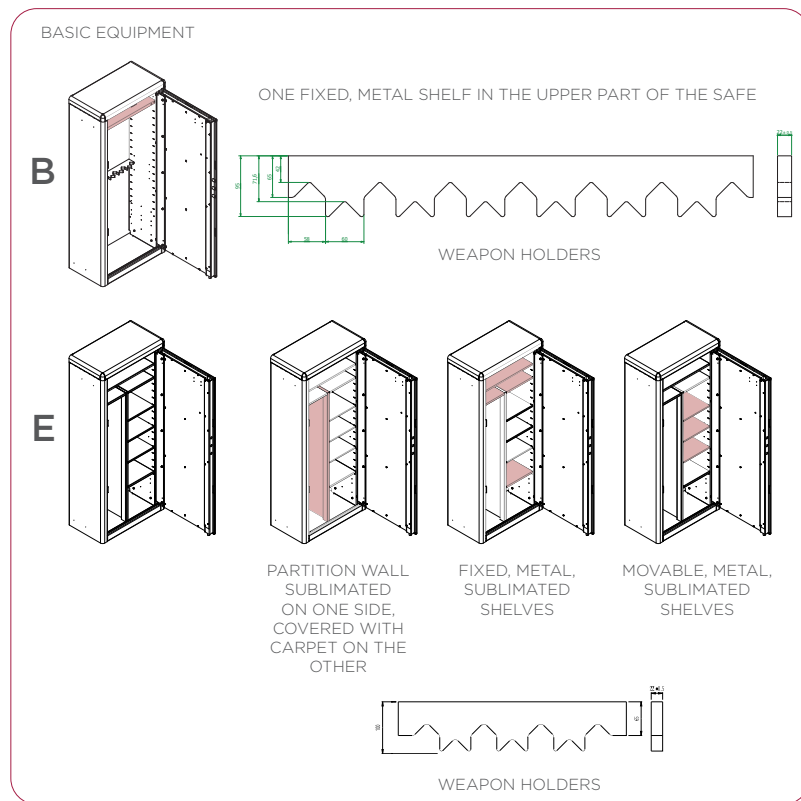

Hinges: internal

Door opening angle: 90°

Mounting holes: 2 holes in the floor and 2 on the backwall

ARALDO

Article	Basic equipment			Outer dimensions (mm)			Inner dimensions (mm)			Door light (mm)		Dimensions of the display window (mm)		Weight (kg)	Anchoring number	Number of shelves fixed / movable	Weapon holders - amount and color	Body colors	Inner carpet color	Lock	Handle Type and color		
	A	B	E	Height	Width	Depth	Height	Width	Depth	Height	Width	Height	Width										
M1705034B		B		1700	525	351	1647	445	260	1597	373	-	x	-	140	2/2	1	-	7	RAL 9011	Red	Key	Sublimation
M1705034BS		B		1700	525	351	1647	445	260	1597	373	-	x	-	140	2/2	1	-	7	Sublimation nut	Green	Key	Sublimation
M1705034E		E		1700	525	351	1647	445	260	1597	373	-	x	-	140	2/2	3	3	4	RAL 9011	Red	Key	Sublimation
M1705034ES		E		1700	525	351	1647	445	260	1597	373	-	x	-	140	2/2	3	3	4	Sublimation nut	Green	Key	Sublimation
M1706540B		B		1700	674	413	1647	594	322	1582	510	-	x	-	180	2/2	1	-	10	RAL 9011	Red	Key	Sublimation
M1706540BS		B		1700	674	413	1647	594	322	1582	510	-	x	-	180	2/2	1	-	10	Sublimation nut	Green	Key	Sublimation
M1706540E		E		1700	674	413	1647	594	322	1582	510	-	x	-	180	2/2	3	3	5	RAL 9011	Red	Key	Sublimation
M1706540ES		E		1700	674	413	1647	594	322	1582	510	-	x	-	180	2/2	3	3	5	Sublimation nut	Green	Key	Sublimation
M1901245B		E		1900	1220	463	1843	1130	373	1783	1028	-	x	-	325	2/2	1	-	20	RAL 9011	Red	Key	Sublimation
M1901245BS		E		1900	1220	463	1843	1130	373	1783	1028	-	x	-	325	2/2	1	-	20	Sublimation nut	Green	Key	Sublimation

REMARKS:

- * back wall not sublimated
- ** the carpet is located on the back wall, side walls and at the bottom

REMARKS CONCERNING THE SAFE ANCHORING TO THE BACK WALL:
The whole back wall is lined with the carpet - in order to anchor the safe to the wall, the carpet has to be notched or debonded