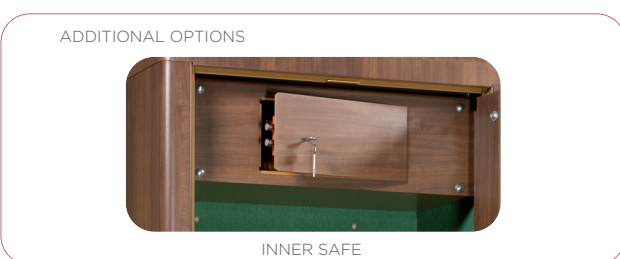

Hinges: internal

Door opening angle: 90°

Mounting holes: 2 holes in the floor and 2 on the backwall

ARALDO

Article	Basic equipment			Outer dimensions (mm)			Inner dimensions (mm)			Door light (mm)		Dimensions of the display window (mm)		Weight (kg)	Anchoring number	Number of shelves fixed / movable	Weapon holders - amount and color	Body colors	Inner carpet color	Lock	Handle Type and color		
	A	B	E	Height	Width	Depth	Height	Width	Depth	Height	Width	Height	Width										
M1705034B		B		1700	525	351	1647	445	260	1597	373	-	x	-	140	2/2	1	-	7	RAL 9011	Red	Key	Sublimation
M1705034BS		B		1700	525	351	1647	445	260	1597	373	-	x	-	140	2/2	1	-	7	Sublimation nut	Green	Key	Sublimation
M1705034E		E		1700	525	351	1647	445	260	1597	373	-	x	-	140	2/2	3	3	4	RAL 9011	Red	Key	Sublimation
M1705034ES		E		1700	525	351	1647	445	260	1597	373	-	x	-	140	2/2	3	3	4	Sublimation nut	Green	Key	Sublimation
M1706540B		B		1700	674	413	1647	594	322	1582	510	-	x	-	180	2/2	1	-	10	RAL 9011	Red	Key	Sublimation
M1706540BS		B		1700	674	413	1647	594	322	1582	510	-	x	-	180	2/2	1	-	10	Sublimation nut	Green	Key	Sublimation
M1706540E		E		1700	674	413	1647	594	322	1582	510	-	x	-	180	2/2	3	3	5	RAL 9011	Red	Key	Sublimation
M1706540ES		E		1700	674	413	1647	594	322	1582	510	-	x	-	180	2/2	3	3	5	Sublimation nut	Green	Key	Sublimation
M1901245B		E		1900	1220	463	1843	1130	373	1783	1028	-	x	-	325	2/2	1	-	20	RAL 9011	Red	Key	Sublimation
M1901245BS		E		1900	1220	463	1843	1130	373	1783	1028	-	x	-	325	2/2	1	-	20	Sublimation nut	Green	Key	Sublimation

REMARKS:

- * back wall not sublimated
- ** the carpet is located on the back wall, side walls and at the bottom

REMARKS CONCERNING THE SAFE ANCHORING TO THE BACK WALL:
The whole back wall is lined with the carpet - in order to anchor the safe to the wall, the carpet has to be notched or debonded