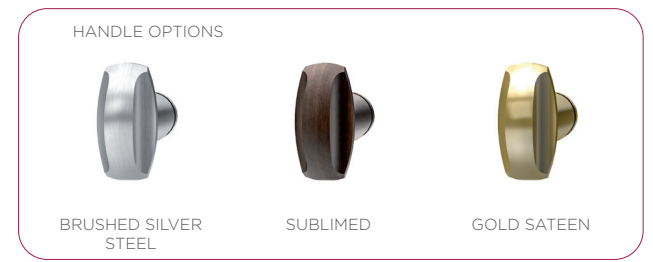

Door: multi-walled door construction

Locking: 4-way locking bolt system - incl. overlapping profile on the hinge side

Standard option

Lock: high security key lock I class VdS with two keys (65 mm)

Boltwork handle: handle, protruding 35 mm

Hinges: internal

Door opening angle: 90°

Mounting holes: 2 holes in the floor and 2 on the backwall

ARALDO

Article	Basic equipment			Outer dimensions (mm)			Inner dimensions (mm)			Door light (mm)		Dimensions of the display window (mm)		Weight (kg)	Anchoring number	Number of shelves fixed / movable	Weapon holders - amount and color	Body colors	Inner carpet color	Lock	Handle Type and color		
	A	B	E	Height	Width	Depth	Height	Width	Depth	Height	Width	Height	Width										
M1705034B		B		1700	525	351	1647	445	260	1597	373	-	x	-	140	2/2	1	-	7	RAL 9011	Red	Key	Sublimation
M1705034BS		B		1700	525	351	1647	445	260	1597	373	-	x	-	140	2/2	1	-	7	Sublimation nut	Green	Key	Sublimation
M1705034E		E		1700	525	351	1647	445	260	1597	373	-	x	-	140	2/2	3	3	4	RAL 9011	Red	Key	Sublimation
M1705034ES		E		1700	525	351	1647	445	260	1597	373	-	x	-	140	2/2	3	3	4	Sublimation nut	Green	Key	Sublimation
M1706540B		B		1700	674	413	1647	594	322	1582	510	-	x	-	180	2/2	1	-	10	RAL 9011	Red	Key	Sublimation
M1706540BS		B		1700	674	413	1647	594	322	1582	510	-	x	-	180	2/2	1	-	10	Sublimation nut	Green	Key	Sublimation
M1706540E		E		1700	674	413	1647	594	322	1582	510	-	x	-	180	2/2	3	3	5	RAL 9011	Red	Key	Sublimation
M1706540ES		E		1700	674	413	1647	594	322	1582	510	-	x	-	180	2/2	3	3	5	Sublimation nut	Green	Key	Sublimation
M1901245B		E		1900	1220	463	1843	1130	373	1783	1028	-	x	-	325	2/2	1	-	20	RAL 9011	Red	Key	Sublimation
M1901245BS		E		1900	1220	463	1843	1130	373	1783	1028	-	x	-	325	2/2	1	-	20	Sublimation nut	Green	Key	Sublimation